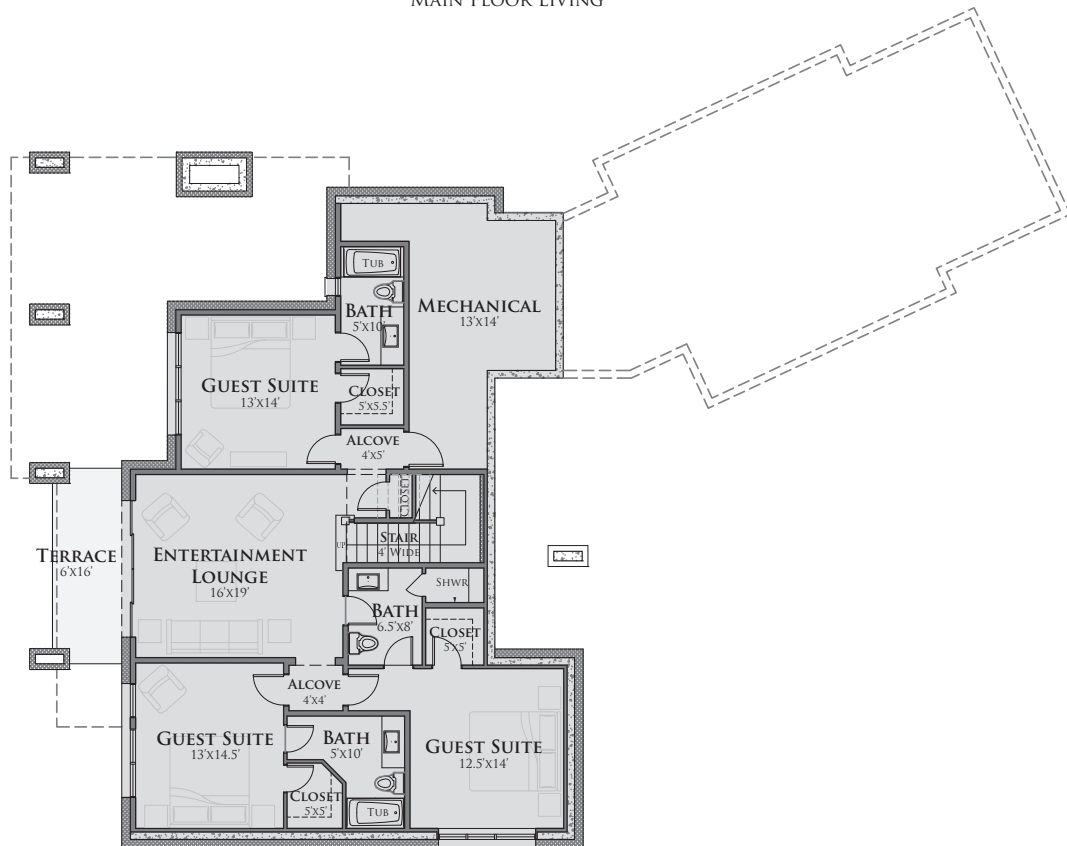

Juniper Trail
at
RED SKY RANCH

THE WILDFLOWER RESIDENCE

\$1,275,000

APPROXIMATELY 3,190 SQUARE FEET

** Total costs may vary slightly due to individual lot conditions - lot not included*

INTERIOR SPECIFICATIONS

Rustic Wood Flooring	42" Sub Zero Refrigerator
Custom Cabinetry	36" Wolf Range
Slab Countertops at Kitchen & Master Bath	Kitchen Aid Dishwasher
Interior Timber Detailing	Covered Outdoor Living

THE WILDFLOWER RESIDENCE

MAIN FLOOR LIVING

THE WILDFLOWER RESIDENCE

LOWER FLOOR LIVING