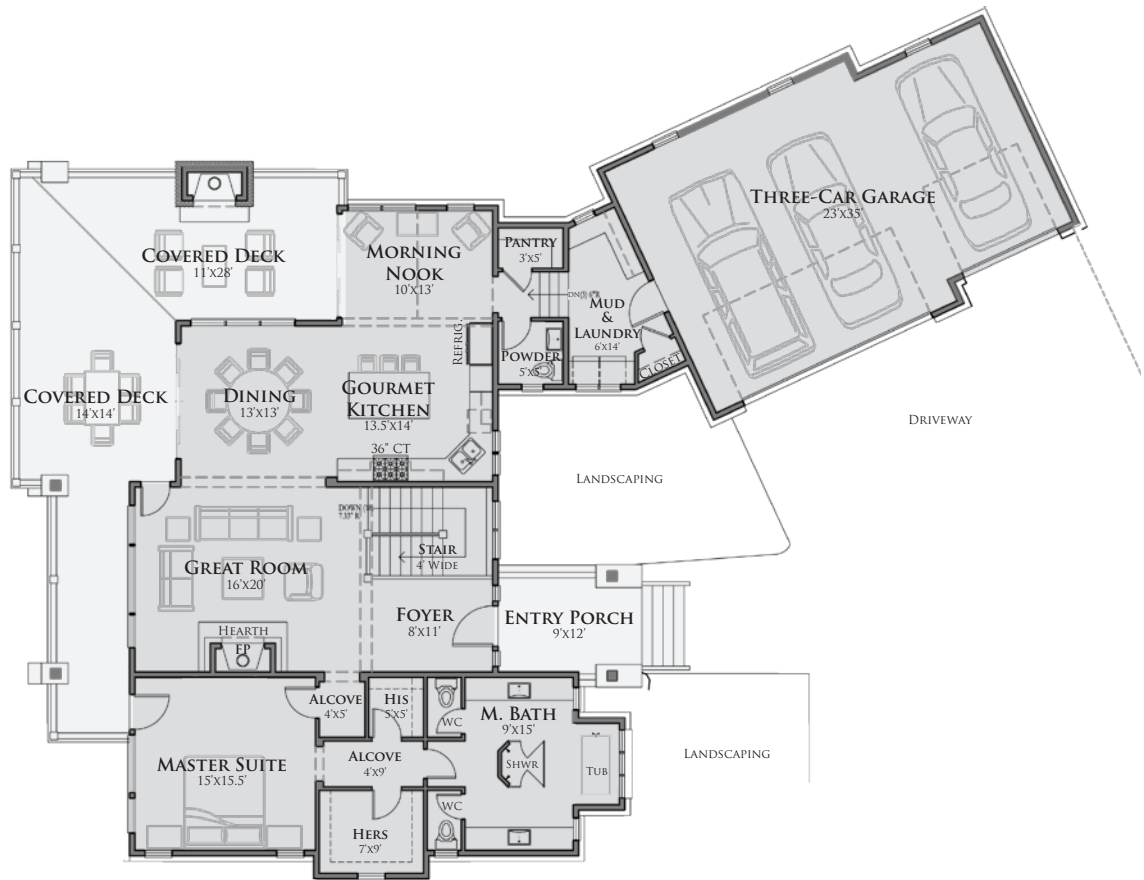

Juniper Trail
at
RED SKY RANCH

THE WILDFLOWER RESIDENCE

\$1,275,000

APPROXIMATELY 3,190 SQUARE FEET

** Total costs may vary slightly due to individual lot conditions - lot not included*

INTERIOR SPECIFICATIONS

Rustic Wood Flooring	42" Sub Zero Refrigerator
Custom Cabinetry	36" Wolf Range
Slab Countertops at Kitchen & Master Bath	Kitchen Aid Dishwasher
Interior Timber Detailing	Covered Outdoor Living

THE WILDFLOWER RESIDENCE

MAIN FLOOR LIVING

THE WILDFLOWER RESIDENCE

LOWER FLOOR LIVING